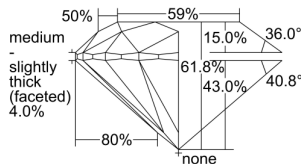

GIA®

FACSIMILE

GIA REPORT 1409802454

Verify this report at GIA.edu

GIA NATURAL DIAMOND DOSSIER®

October 21, 2021
GIA Report Number **1409802454**
Shape and Cutting Style ..... **Round Brilliant**
Measurements ..... **5.66 - 5.69 x 3.51 mm**

GRADING RESULTS

Carat Weight ..... **0.70 carat**
Color Grade ..... **G**
Clarity Grade **S11**
Cut Grade ..... **Excellent**

ADDITIONAL GRADING INFORMATION

Polish ..... **Excellent**
Symmetry ..... **Excellent**
Fluorescence ..... **None**
Clarity Characteristics..... **Crystal, Feather**
Inscription(s): **GIA 1409802454**

PROPORTIONS

Profile to actual proportions

GRADING SCALES

GIA COLOR SCALE	GIA CLARITY SCALE	GIA CUT SCALE	
D	FLAWLESS	EXCELLENT	
E	INTERNALLY FLAWLESS		
F		VVS₁	VERY GOOD
G	VVS₂		
H	VS₁	GOOD	
I	VS₂		
J	S1₁	FAIR	
K	S1₂		
L	I₁	POOR	
M	I₂		
N	I₃		
O			
P			
Q			
R			
S			
T			
U			
V			
W			
X			
Y			
Z