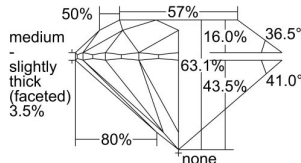

GIA®

FACSIMILE

GIA REPORT 6381071954

Verify this report at GIA.edu

GIA NATURAL DIAMOND DOSSIER®

March 20, 2021
GIA Report Number 6381071954
Shape and Cutting Style ..... Round Brilliant
Measurements ..... 5.76 - 5.79 x 3.65 mm

GRADING RESULTS

Carat Weight ..... 0.75 carat
Color Grade ..... H
Clarity Grade VS2
Cut Grade ..... Excellent

ADDITIONAL GRADING INFORMATION

Polish ..... Excellent
Symmetry ..... Excellent
Fluorescence ..... None
Clarity Characteristics ..... Crystal
Inscription(s): GIA 6381071954

PROPORTIONS

Profile to actual proportions

GRADING SCALES

GIA COLOR SCALE

COLORLESS	D
	E
	F
	G
	H
	I
	J
NEAR COLORLESS	K
	L
	M
Faint	N
	O
	P
	R
	S
	T
	U
	V
	W
	X
	Y
Light	Z

GIA CLARITY SCALE

FLAWLESS	VERY VERY SLIGHTLY INCLUDED	VS₁	VS₂	VS₁	VS₂	SI₁	SI₂	I₁	I₂	I₃		
											FLAWLESS	INTERNALLY FLAWLESS

GIA CUT SCALE

EXCELLENT
VERY GOOD
GOOD
FAIR
POOR