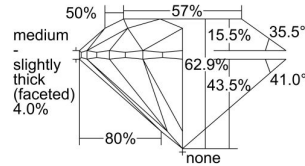

GIA®

FACSIMILE

GIA REPORT 6362334738

Verify this report at GIA.edu

GIA NATURAL DIAMOND DOSSIER®

October 19, 2020
GIA Report Number 6362334738
Shape and Cutting Style ..... Round Brilliant
Measurements ..... 5.64 - 5.68 x 3.56 mm

GRADING RESULTS

Carat Weight ..... 0.71 carat
Color Grade ..... F
Clarity Grade VS1
Cut Grade ..... Excellent

ADDITIONAL GRADING INFORMATION

Polish ..... Excellent
Symmetry ..... Excellent
Fluorescence ..... Faint
Clarity Characteristics..... Crystal, Pinpoint, Indented Natural
Inscription(s): GIA 6362334738

PROPORTIONS

Profile to actual proportions