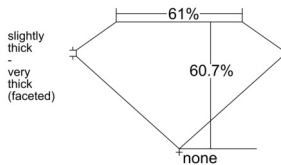

GIA®

FACSIMILE

GIA REPORT 2544300936

Verify this report at GIA.edu

GIA NATURAL DIAMOND DOSSIER®

December 24, 2025
GIA Report Number 2544300936
Shape and Cutting Style ..... Oval Brilliant
Measurements ..... 6.94 x 5.08 x 3.08 mm

GRADING RESULTS

Carat Weight ..... 0.70 carat
Color Grade ..... G
Clarity Grade VS1

ADDITIONAL GRADING INFORMATION

Polish ..... Excellent
Symmetry ..... Very Good
Fluorescence ..... Faint
Clarity Characteristics..... Crystal, Cloud, Feather, Needle
Inscription(s): GIA 2544300936

PROPORTIONS

Profile not to actual proportions

GRADING SCALES

GIA COLOR SCALE		GIA CLARITY SCALE			
COLORLESS	D	VERY VERY SLIGHTLY INCLUDED	FLAWLESS		
	E		INTERNALLY FLAWLESS		
	F	VERY SLIGHTLY INCLUDED	VVS₁		
	G		VVS₂		
	H		VS₁		
	NEAR COLORLESS	I	SLIGHTLY INCLUDED	VS₂	
		J		SI₁	
		FAINT	K	INCLUDED	SI₂
			L		I₁
			M		I₂
VERT LIGHT	N	LIGHT	I₃		
	O				
	P				
	Q				
	R